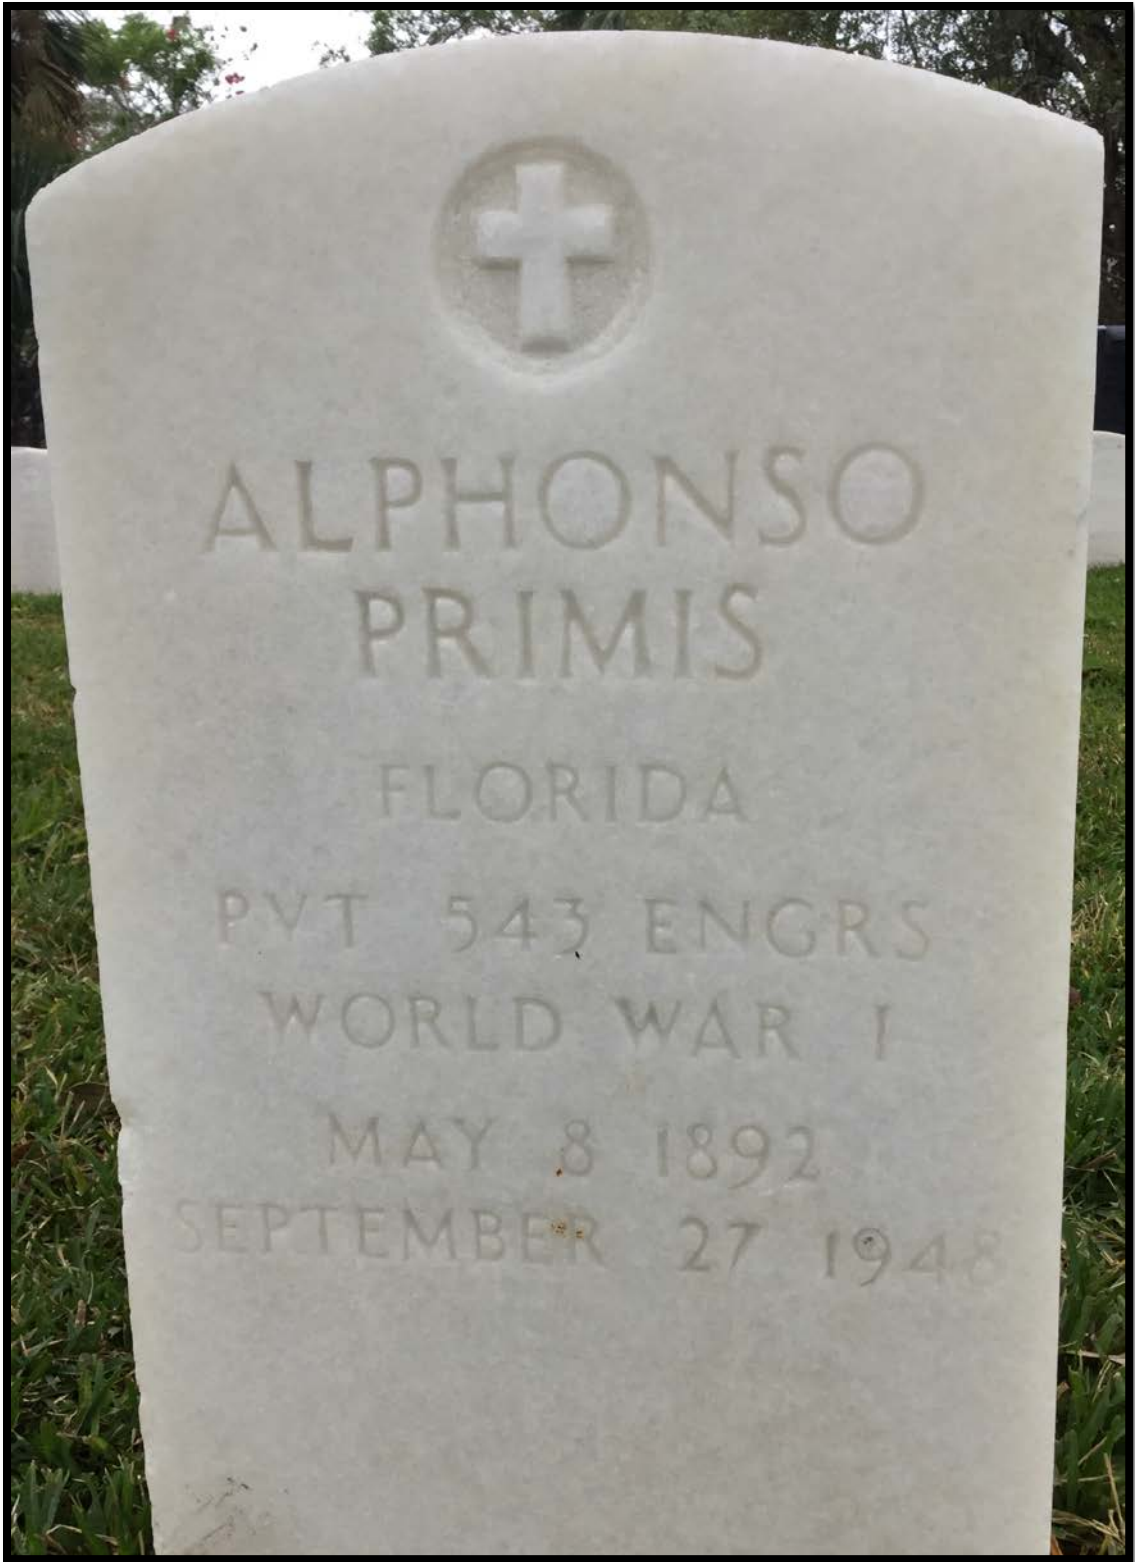

VA

U.S. Department
of Veterans Affairs
National Cemetery
Administration

vlp.cah.ucf.edu

Department
of History

UNIVERSITY OF CENTRAL FLORIDA